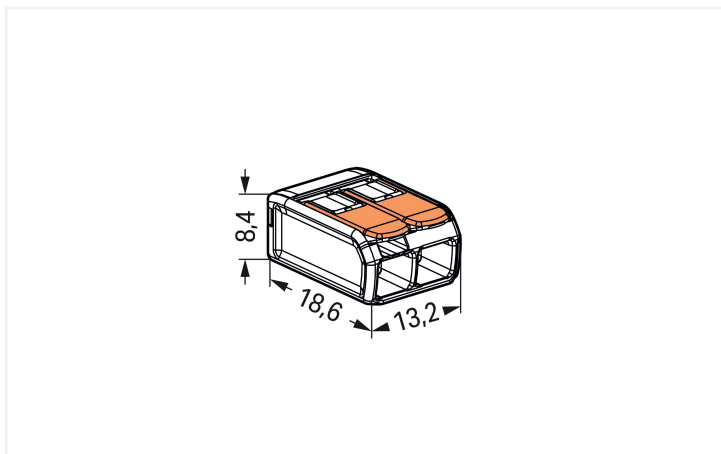

Data Sheet | Item Number: 221-412

Splicing connector with levers; for all conductor types; max. 4 mm²; 2-conductor; with levers; transparent housing; Surrounding air temperature: max 85°C (T85); 4,00 mm²; transparent

<https://www.wago.com/221-412>

Dimensions in mm

Your benefits:

- Ease of use – pull the lever up, insert a conductor and push the lever back down
- Available as 2-, 3- and 5-wire connectors
- Easily terminate conductors from 0.14 to 4 mm²
- Connect solid, stranded and fine-stranded conductors
- Save time for installers and device manufacturers
- Quickly install devices with higher power consumption
- Safely install long cable runs with larger conductor cross sections
- Mounting carrier for installation conforms to standards
- Custom carriers are possible

Physical data

Width	13.2 mm / 0.52 inches
Height	8.4 mm / 0.331 inches
Depth	18.6 mm / 0.732 inches

Subject to changes. Please also observe the further product documentation!

Current addresses can be found at: www.wago.com